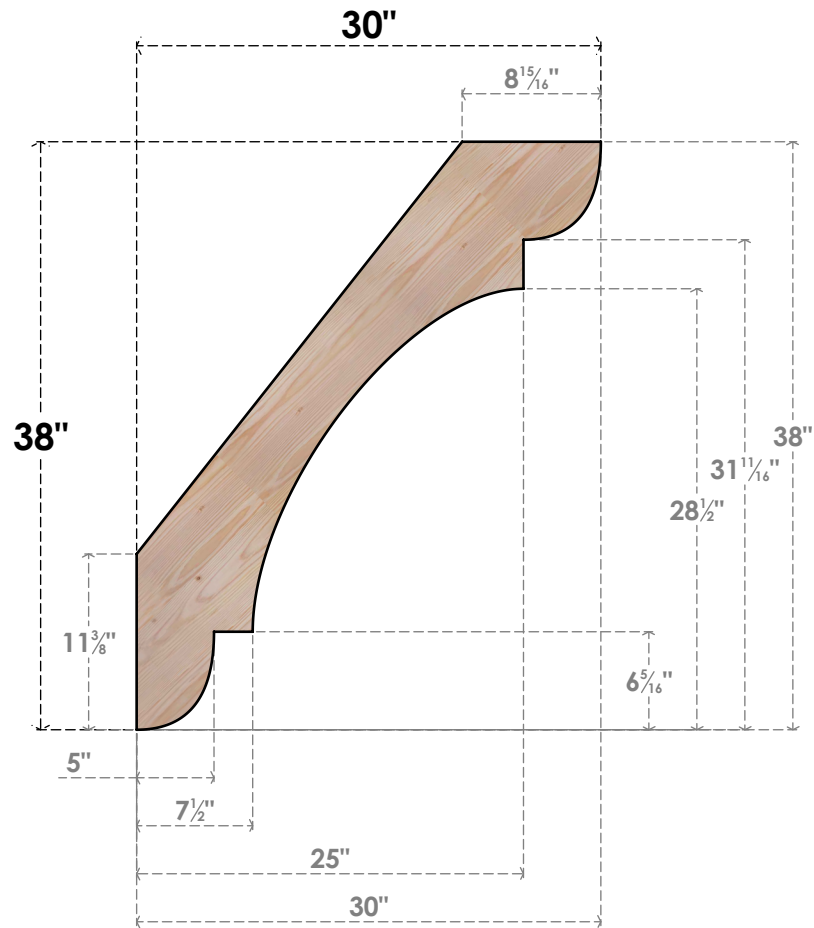

BRC04X30X38OLY00SDF

3 1/2"W X 30"D X 38"H OLYMPIC SMOOTH BRACE, DOUGLAS FIR

SIDE

FRONT

EKENA MILLWORK
 2300 WEST MAIN ST.
 CLARKSVILLE, TX 75426
 TOLL FREE: 866-607-0453
 WWW.EKENAMILLWORK.COM

NOTES

1. INSTALLATION TO BE COMPLETED IN ACCORDANCE WITH MANUFACTURER'S SPECIFICATIONS.
2. DRAWING MAY NOT BE TO SCALE
3. THIS DRAWING IS INTENDED FOR DESIGN AND PLANNING PURPOSES ONLY.
4. ALL INFORMATION CONTAINED HEREIN WAS CURRENT AT THE TIME OF DEVELOPMENT BUT MUST BE REVIEWED AND APPROVED BY THE PRODUCT MANUFACTURER TO BE CONSIDERED ACCURATE.
5. PRODUCTS ARE NOT KILN DRIED. THIS ITEM IS UNIQUE AND WILL CONTAIN THE NATURAL VARIATIONS THAT THE WOOD SPECIES OFFERS. THIS MAY RESULT IN VARIATIONS UP TO 1/4"