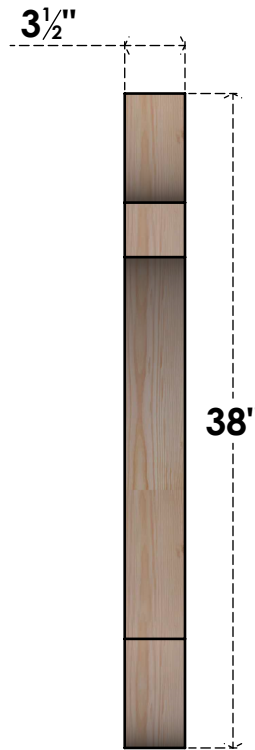

BRC04X30X38OLY00SDF

3 1/2"W X 30"D X 38"H OLYMPIC SMOOTH BRACE, DOUGLAS FIR

SIDE

FRONT

EKENA MILLWORK
 2300 WEST MAIN ST.
 CLARKSVILLE, TX 75426
 TOLL FREE: 866-607-0453
 WWW.EKENAMILLWORK.COM

NOTES

1. INSTALLATION TO BE COMPLETED IN ACCORDANCE WITH MANUFACTURER'S SPECIFICATIONS.
2. DRAWING MAY NOT BE TO SCALE
3. THIS DRAWING IS INTENDED FOR DESIGN AND PLANNING PURPOSES ONLY.
4. ALL INFORMATION CONTAINED HEREIN WAS CURRENT AT THE TIME OF DEVELOPMENT BUT MUST BE REVIEWED AND APPROVED BY THE PRODUCT MANUFACTURER TO BE CONSIDERED ACCURATE.
5. PRODUCTS ARE NOT KILN DRIED. THIS ITEM IS UNIQUE AND WILL CONTAIN THE NATURAL VARIATIONS THAT THE WOOD SPECIES OFFERS. THIS MAY RESULT IN VARIATIONS UP TO 1/4"